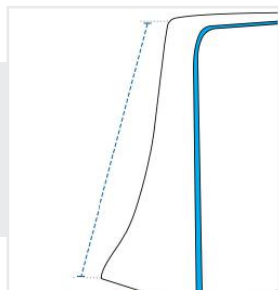

#### 3. Bottom Width:

Bottom Width of the Ice Hockey Net

#### 4 Height from Bottom to Curve:

Height from Bottom to Curve of the Ice Hockey Net

#### 5. Top Depth:

Top Depth of the Ice Hockey Net

#### 6. Bottom Depth:

Bottom Depth of the Ice Hockey Net

**7. Slant Height:**

Slant Height of the Ice Hockey Net