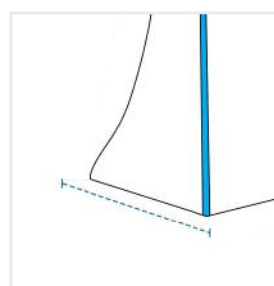

6. Bottom Depth:

Bottom Depth of the Ice Hockey Net