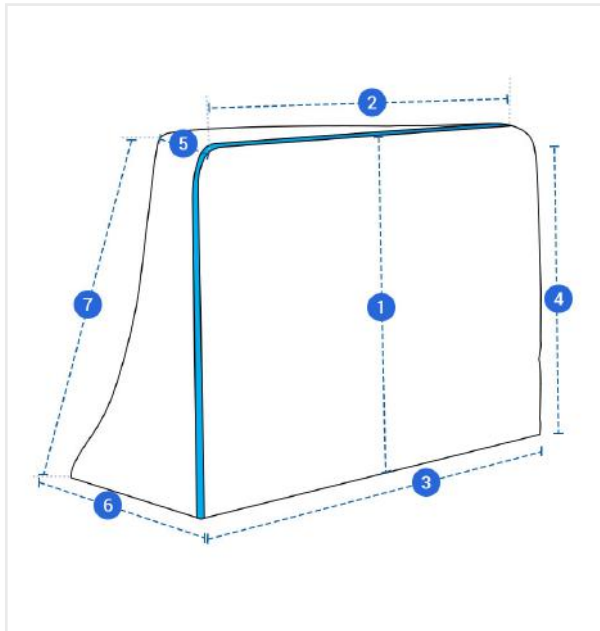

# How to Measure Ice Hockey Net Cover

## Measurement Instruction

- ✓ Give exact measurement from edge to edge.
- ✓ We add 0.5" to 1.5" leeway on the given width/depth for easy pull-in and pull-out.
- ✓ The height dimensions will remain same as provided by you.

### Measurement (Inches)

1. Total Front Height	<input type="text"/>	2. Top Width	<input type="text"/>
3. Bottom Width	<input type="text"/>	4. Height from Bottom to Curve	<input type="text"/>
5. Top Depth	<input type="text"/>	6. Bottom Depth	<input type="text"/>
7. Slant Height	<input type="text"/>		

#### 2. Top Width:

Top Width of the Ice Hockey Net