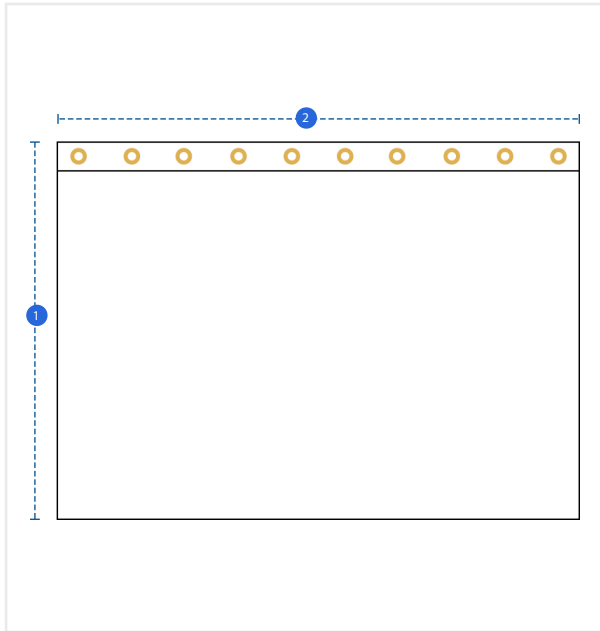

## How to Measure Mesh Curtains

### Measurement Instruction

✓ Give exact measurement from edge to edge.

✓ The Final size can be +1" to 2" on the given Width and Height

### Measurement (Feet)

1. Height

2. Width

1. Height:  
Height of the Mesh Curtains

2. Width:  
Width of the Mesh Curtains

We encourage you to upload the image of the article you need the curtain for - this helps our team ensure curtain are designed keeping your requirements in mind.