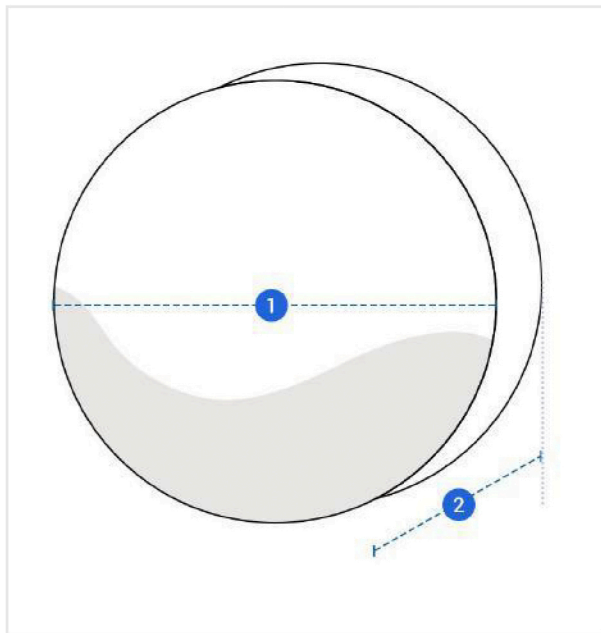

How to Measure Round/Circle Tufted Cushion

Measurement Instruction

- ✓ Give exact measurement from edge to edge.
- ✓ Size may vary from 0 to ± 5 cm from the given width/depth for a better fit.
- ✓ The Thickness dimensions will remain same as provided by you.

Measurement (cm)

1. Diameter

2. Thickness

1. Diameter:

Diameter of the Round Cushion

1. Thickness:

Thickness of the Round Cushion