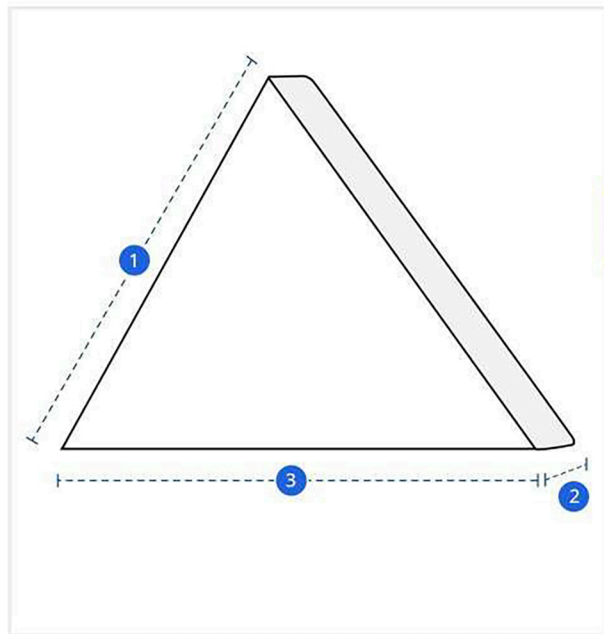

# How to Measure Triangle Tufted Cushion

## Measurement Instruction

- ✓ Give exact measurement from edge to edge.
- ✓ The height dimensions will remain same as provided by you.
- ✓ Size may vary from 0 to ±5 cm from the given width/depth for a better fit.

### Measurement (cm)

1. Height

2. Width

3. Length

### 2. Width:

Width of the Triangle Cushion