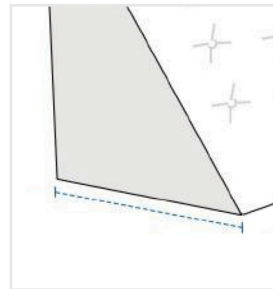

How to Measure 90 Degree Triangle Tufted Cushion

Measurement Instruction

- ✓ Give exact measurement from edge to edge.
- ✓ Size may vary from 0 to ±5 cm from the given width/depth for a better fit.
- ✓ The height dimensions will remain same as provided by you.

Measurement (cm)

1. Height

2. Width

3. Length

1. Height:

Height of the Triangle Cushion

2. Width:

Width of the Triangle Cushion

3. Length:

Length of the Triangle Cushion