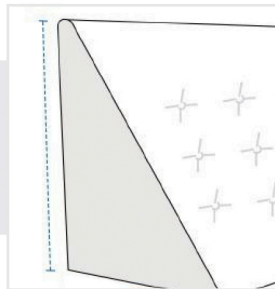

How to Measure 90 Degree Triangle Tufted Cushion

Measurement Instruction

- ✓ Give exact measurement from edge to edge.
- ✓ Size may vary from 0 to ±5 cm from the given width/depth for a better fit.
- ✓ The height dimensions will remain same as provided by you.

Measurement (cm)

1. Height

2. Width

3. Length

1. Height:

Height of the Triangle Cushion

2. Width:

Width of the Triangle Cushion

3. Length:

Length of the Triangle Cushion