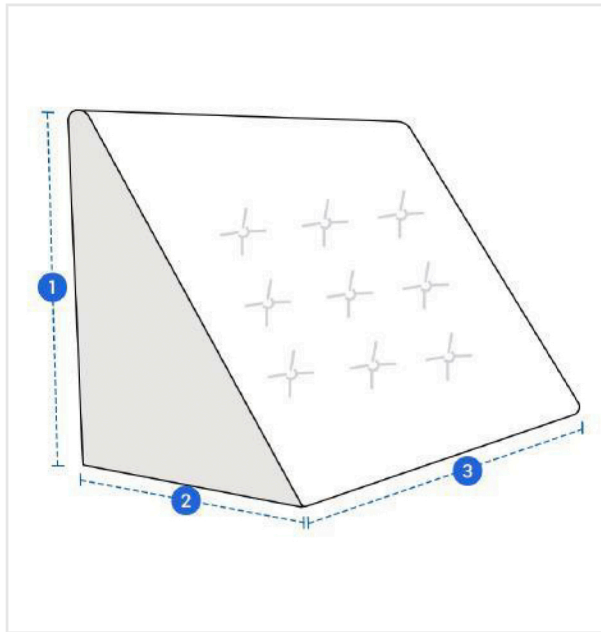

How to Measure 90 Degree Triangle Tufted Cushion

Measurement Instruction

- ✓ Give exact measurement from edge to edge.
- ✓ Size may vary from 0 to ±5 cm from the given width/depth for a better fit.
- ✓ The height dimensions will remain same as provided by you.

Measurement (cm)

1. Height

2. Width

3. Length

1. Height:

Height of the Triangle Cushion

2. Width:

Width of the Triangle Cushion

3. Length:

Length of the Triangle Cushion