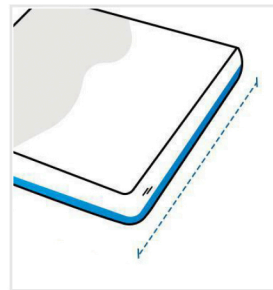

How to Measure Adirondack Chair Seat & Back Tufted Cushion

Measurement Instruction

- ✓ Give exact measurement from edge to edge.
- ✓ The height dimensions will remain same as provided by you.
- ✓ Size may vary from 0 to ±5 cm from the given width/depth for a better fit.

Measurement (cm)

1. Back Height

2. Front Width

3. Seat Depth

4. Thickness

5. Back Width

1. Back Height:

Back Height of the Chair Cushion

2. Front Width:

Front Width of the Chair Cushion

3. Seat Depth:

Seat Depth of the Chair Cushion

4. Thickness:

Thickness of the Chair Cushion

5. Back Width:

Back Width of the Chair Cushion