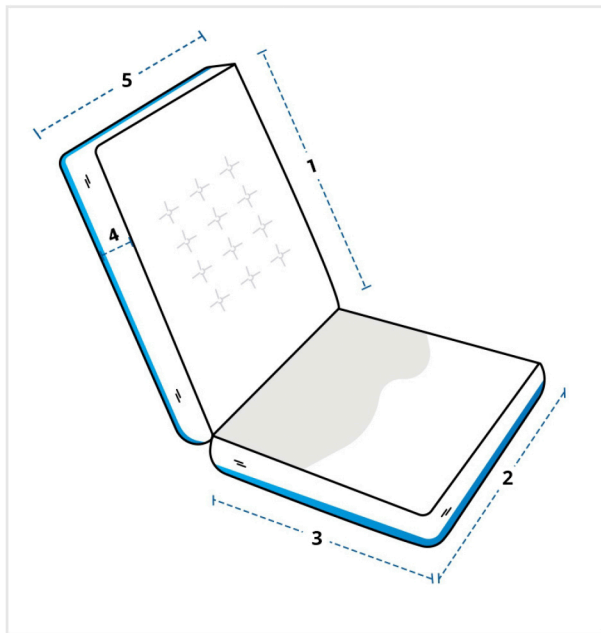

How to Measure Adirondack Chair Seat & Back Tufted Cushion

Measurement Instruction

- ✓ Give exact measurement from edge to edge.
- ✓ The height dimensions will remain same as provided by you.
- ✓ Size may vary from 0 to ±5 cm from the given width/depth for a better fit.

Measurement (cm)

1. Back Height

2. Front Width

3. Seat Depth

4. Thickness

5. Back Width

1. Back Height:

Back Height of the Chair Cushion

2. Front Width:

Front Width of the Chair Cushion

3. Seat Depth:

Seat Depth of the Chair Cushion

4. Thickness:

Thickness of the Chair Cushion

5. Back Width:

Back Width of the Chair Cushion