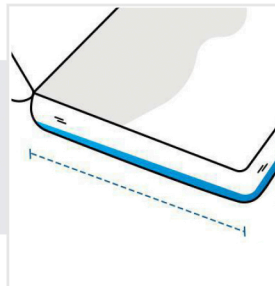

How to Measure Adirondack Chair Seat & Back Tufted Cushion

Measurement Instruction

- ✓ Give exact measurement from edge to edge.
- ✓ The height dimensions will remain same as provided by you.
- ✓ Size may vary from 0 to ±5 cm from the given width/depth for a better fit.

Measurement (cm)

1. Back Height

2. Front Width

3. Seat Depth

4. Thickness

5. Back Width

1. Back Height:

Back Height of the Chair Cushion

2. Front Width:

Front Width of the Chair Cushion

3. Seat Depth:

Seat Depth of the Chair Cushion

4. Thickness:

Thickness of the Chair Cushion

5. Back Width:

Back Width of the Chair Cushion