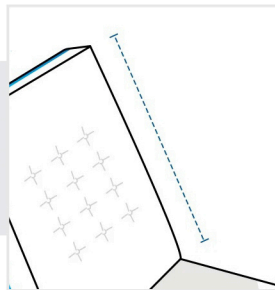

How to Measure Adirondack Chair Seat & Back Tufted Cushion

Measurement Instruction

- ✓ Give exact measurement from edge to edge.
- ✓ The height dimensions will remain same as provided by you.
- ✓ Size may vary from 0 to ±5 cm from the given width/depth for a better fit.

Measurement (cm)

1. Back Height

2. Front Width

3. Seat Depth

4. Thickness

5. Back Width

1. Back Height:

Back Height of the Chair Cushion

2. Front Width:

Front Width of the Chair Cushion

3. Seat Depth:

Seat Depth of the Chair Cushion

4. Thickness:

Thickness of the Chair Cushion

5. Back Width:

Back Width of the Chair Cushion